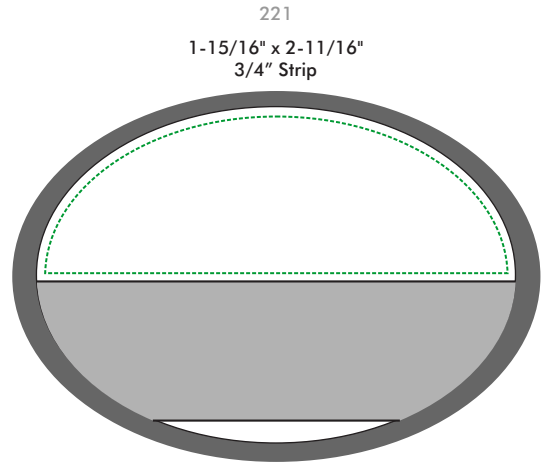

## Personalized with Label

————— Badge Face-Plate Size/Cut Line  
 ..... Target Area for Logo

Please contact us with any questions you may have at:  
**namebadges.com**  
**info@namebadges.com**  
**877-822-3437**

8000  
 1-13/16" x 2-1/2"  
 1/2" Strip

8000  
 1-13/16" x 2-1/2"  
 3/4" Strip

223  
 1-1/2" x 2-1/8"  
 1/2" Strip

223  
 1-1/2" x 2-1/8"  
 3/4" Strip

222  
 1-11/16" x 2-9/16"  
 1/2" Strip

222  
 1-11/16" x 2-9/16"  
 3/4" Strip

211  
2-1/16" x 3-7/16"  
1/2" Strip

211  
2-1/16" x 3-7/16"  
3/4" Strip

211  
2-1/16" x 3-7/16"  
1" Strip

290  
1-7/16" x 2-15/16"  
1/2" Strip

290  
1-7/16" x 2-15/16"  
3/4" Strip