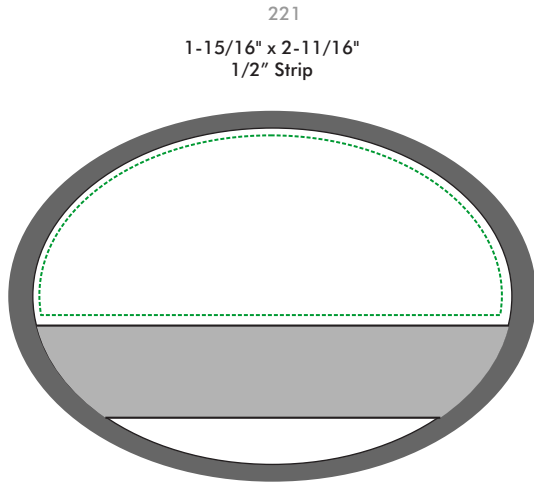

## Personalized with Label

————— Badge Face-Plate Size/Cut Line  
 ..... Target Area for Logo

Please contact us with any questions you may have at:  
**namebadges.com**  
**info@namebadges.com**  
**877-822-3437**

8000  
 1-13/16" x 2-1/2"  
 1/2" Strip

8000  
 1-13/16" x 2-1/2"  
 3/4" Strip

223  
 1-1/2" x 2-1/8"  
 1/2" Strip

223  
 1-1/2" x 2-1/8"  
 3/4" Strip

222  
 1-11/16" x 2-9/16"  
 1/2" Strip

222  
 1-11/16" x 2-9/16"  
 3/4" Strip

211  
2-1/16" x 3-7/16"  
1/2" Strip

211  
2-1/16" x 3-7/16"  
3/4" Strip

211  
2-1/16" x 3-7/16"  
1" Strip

290  
1-7/16" x 2-15/16"  
1/2" Strip

290  
1-7/16" x 2-15/16"  
3/4" Strip