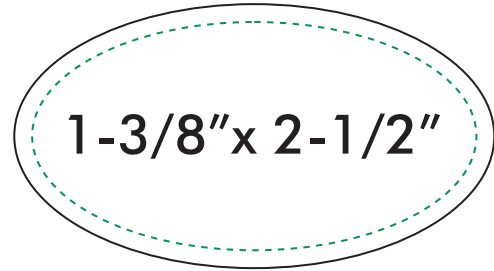

CHALKBOARD BADGES Factory Personalized

Please contact us with any questions you may have at:

namebadges.com

info@namebadges.com

877-822-3437

————— Badge Face-Plate Size/Cut Line

- - - - - Target Area for Logo