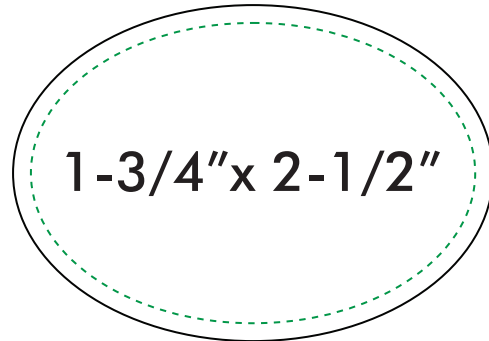

Cork Badges Factory Personalized

Please contact us with any questions you may have at:

namebadges.com

info@namebadges.com

877-822-3437

————— Badge Face-Plate Size/Cut Line

- - - - - Target Area for Logo

Quantity:	1-5	6-10	11-24	25-74	75-149	150-249	250-499	500-749	750-999	1000-2499	2500+
Price Per Badge:	\$ 9.94	\$ 9.54	\$ 8.75	\$ 7.95	\$ 7.16	\$ 6.68	\$ 6.20	\$ 5.72	\$ 5.41	\$ 5.01	\$ 4.77