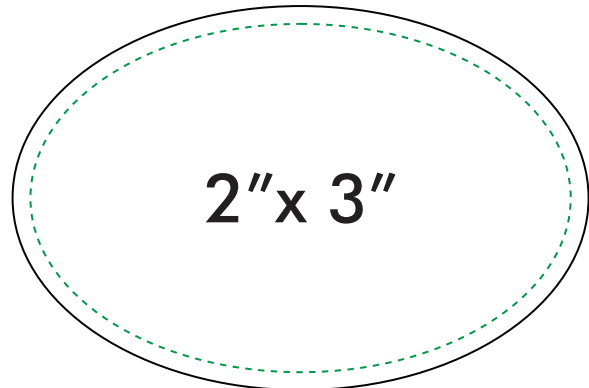

Quantity:	1-5	6-10	11-24	25-74	75-149	150-249	250-499	500-749	750-999	1000-2499	2500+
Price Per Badge:	$ 12.21	$ 11.72	$ 10.75	$ 9.77	$ 8.79	$ 8.21	$ 7.62	$ 7.03	$ 6.64	$ 6.16	$ 5.86