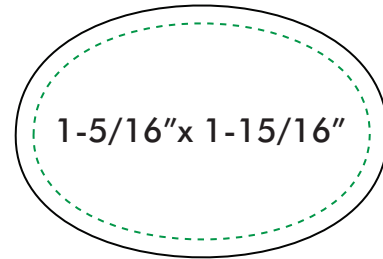

Cork Badges Factory Personalized

Please contact us with any questions you may have at:

namebadges.com

info@namebadges.com

877-822-3437

————— Badge Face-Plate Size/Cut Line

- - - - - Target Area for Logo

Quantity:	1-5	6-10	11-24	25-74	75-149	150-249	250-499	500-749	750-999	1000-2499	2500+
Price Per Badge:	\$ 9.94	\$ 9.54	\$ 8.75	\$ 7.95	\$ 7.16	\$ 6.68	\$ 6.20	\$ 5.72	\$ 5.41	\$ 5.01	\$ 4.77