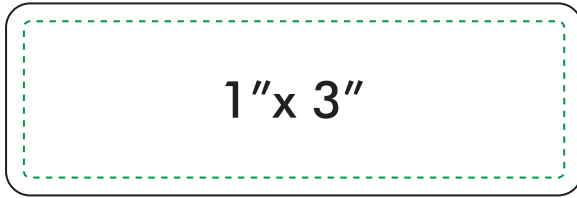

Cork Badges Factory Personalized

Please contact us with any questions you may have at:

namebadges.com

info@namebadges.com

877-822-3437

————— Badge Face-Plate Size/Cut Line

- - - - - Target Area for Logo

Quantity:	1-5	6-10	11-24	25-74	75-149	150-249	250-499	500-749	750-999	1000-2499	2500+
Price Per Badge:	\$ 9.94	\$ 9.54	\$ 8.75	\$ 7.95	\$ 7.16	\$ 6.68	\$ 6.20	\$ 5.72	\$ 5.41	\$ 5.01	\$ 4.77