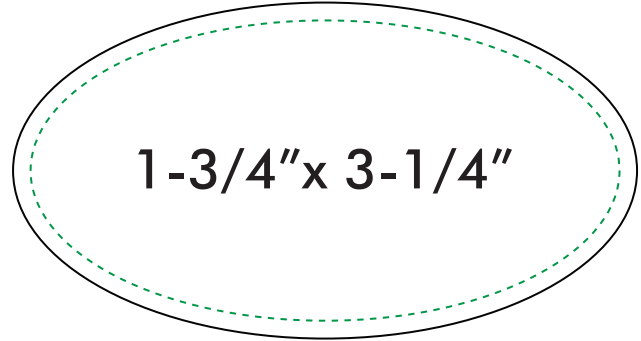

# Leather Badges Factory Personalized

————— Badge Face-Plate Size/Cut Line

- - - - - Target Area for Logo

Please contact us with any questions you may have at:

**namebadges.com**

**info@namebadges.com**

**877-822-3437**