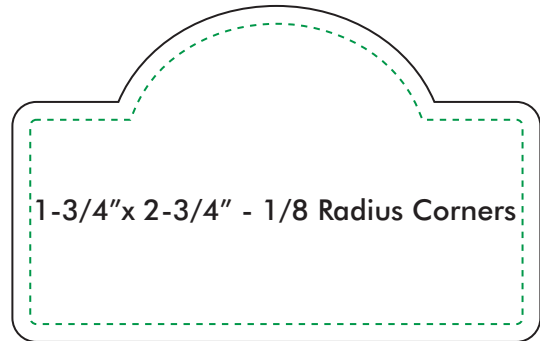

WOOD BADGES

————— Badge Face-Plate Size/Cut Lines
- - - - - Target Area for Logo

Please contact us with any questions you may have at:
namebadges.com
info@namebadges.com
877-822-3437

Quantity:	1-5	6-10	11-24	25-74	75-149	150-249	250-499	500-749	750-999	1000-2499	2500+
Price Per Badge:	$14.54	$13.96	$12.79	$11.63	$10.47	$9.77	$9.07	$8.37	$7.91	$7.33	$6.98