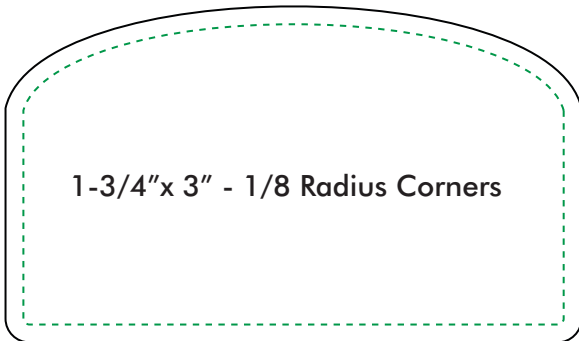

WOOD BADGES

————— Badge Face-Plate Size/Cut Lines
- - - - - Target Area for Logo

Please contact us with any questions you may have at:
namebadges.com
info@namebadges.com
877-822-3437

Quantity:	1-5	6-10	11-24	25-74	75-149	150-249	250-499	500-749	750-999	1000-2499	2500+
Price Per Badge:	$14.54	$13.96	$12.79	$11.63	$10.47	$9.77	$9.07	$8.37	$7.91	$7.33	$6.98