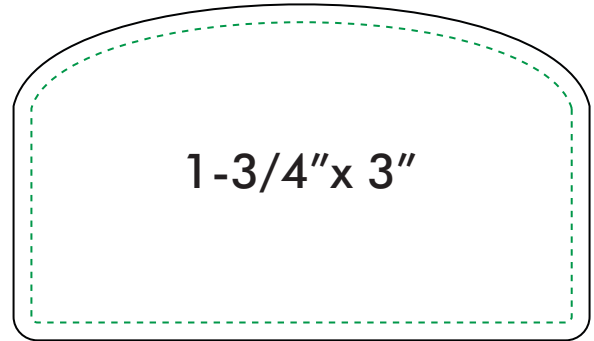

40 Mil PLASTIC BADGES

————— Badge Face-Plate Size/Cut Lines
- - - - - Target Area for Logo

Please contact us with any questions you may have at:

namebadges.com
info@namebadges.com
877-822-3437

Quantity:	1-5	6-10	11-24	25-74	75-149	150-249	250-499	500-749	750-999	1000-2499	2500+
Price Per Badge:	$5.65	$5.42	$4.97	$4.52	$4.07	$3.80	$3.53	$3.25	$3.07	$2.85	$2.71