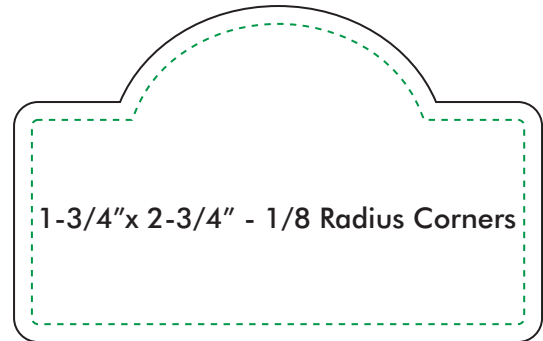

40 Mil PLASTIC BADGES

————— Badge Face-Plate Size/Cut Lines
- - - - - Target Area for Logo

Please contact us with any questions you may have at:

namebadges.com
info@namebadges.com
877-822-3437

Quantity:	1-5	6-10	11-24	25-74	75-149	150-249	250-499	500-749	750-999	1000-2499	2500+
Price Per Badge:	$5.65	$5.42	$4.97	$4.52	$4.07	$3.80	$3.53	$3.25	$3.07	$2.85	$2.71