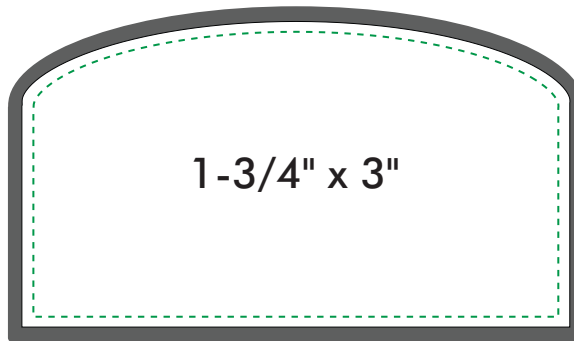

METAL CLASSIC BEVELED

————— Badge Face-Plate Size/Cut Lines
- - - - - Target Area for Logo

Please contact us with any questions you may have at:
namebadges.com
info@namebadges.com
877-822-3437

Quantity:	1-5	6-10	11-24	25-74	75-149	150-249	250-499	500-749	750-999	1000-2499	2500+
Price Per Badge:	$14.13	$13.56	$12.43	$11.30	$10.17	$9.49	$8.81	$8.14	$7.68	$7.12	$6.78