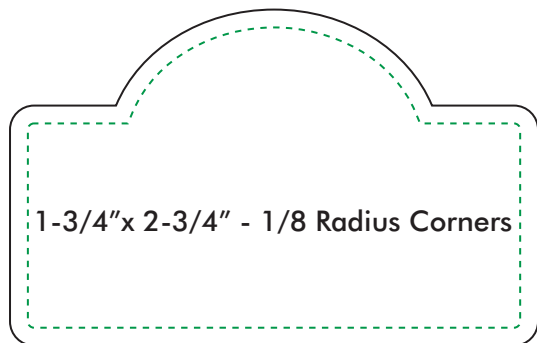

2 PLY PLASTIC BADGES

————— Badge Face-Plate Size/Cut Line

- - - - - Target Area for Logo

Please contact us with any questions you may have at:

namebadges.com
info@namebadges.com
877-822-3437

Quantity:	1-5	6-10	11-24	25-74	75-149	150-249	250-499	500-749	750-999	1000-2499	2500+
Price Per Badge:	$10.25	$9.84	$9.02	$8.20	$7.38	$6.89	$6.40	$5.90	$5.58	$5.17	$4.92