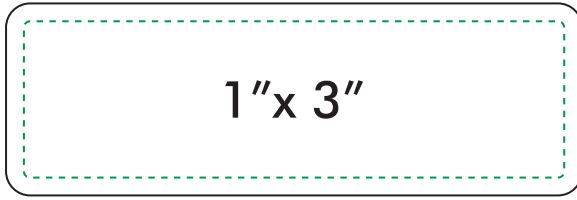

CORK BADGES

————— Badge Face-Plate Size/Cut Lines
 - - - - - Target Area for Logo

Please contact us with any questions you may have at:

namebadges.com
info@namebadges.com
877-822-3437

Quantity:	1-5	6-10	11-24	25-74	75-149	150-249	250-499	500-749	750-999	1000-2499	2500+
Price Per Badge:	\$10.29	\$9.88	\$9.05	\$8.23	\$7.41	\$6.91	\$6.42	\$5.93	\$5.60	\$5.18	\$4.94