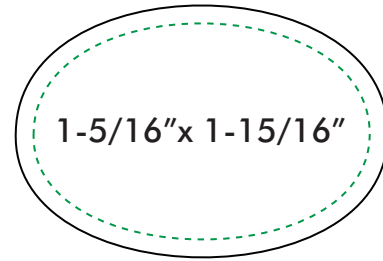

CORK BADGES

————— Badge Face-Plate Size/Cut Lines
 - - - - - Target Area for Logo

Please contact us with any questions you may have at:

namebadges.com
info@namebadges.com
877-822-3437

Quantity:	1-5	6-10	11-24	25-74	75-149	150-249	250-499	500-749	750-999	1000-2499	2500+
Price Per Badge:	\$10.29	\$9.88	\$9.05	\$8.23	\$7.41	\$6.91	\$6.42	\$5.93	\$5.60	\$5.18	\$4.94